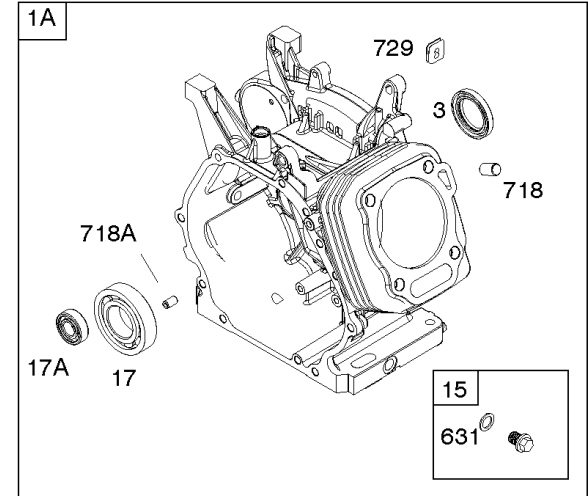

- 1319 WARNING LABEL
- 1319A WARNING LABEL
- 1036 EMISSIONS LABEL

Camshaft, Crankcase Cover, Crankshaft, Cylinder, Exhaust Bracket, Piston/Rings/

REF NO	PART NO	QTY	DESCRIPTION
1	799967		CYLINDER ASSEMBLY
3	797766		SEAL, Oil -(Magneto Side)
12	797789		GASKET, Crankcase
15	797793		PLUG, Oil Drain
16	590961		CRANKSHAFT
17	797765		BEARING, Ball -(Crankshaft)
17A	797764		BEARING, Ball -(Counterweight)
18A	797760		COVER, Crankcase -(Includes Governor Gear - Not Serviced Separately)
20	797766		SEAL, Oil -(PTO Side)
22	797795		SCREW -(Crankcase Cover/Sump)
24	797812		KEY, Flywheel
25	799535		PISTON ASSEMBLY -(Standard)
25	799537		PISTON ASSEMBLY -(.020 Oversize)
25	799536		PISTON ASSEMBLY -(.010 Oversize)
26	799539		SET, Ring -(.010 Oversize)
26	799540		SET, Ring -(.020 Oversize)
26	799538		SET, Ring -(Standard)
27	797803		LOCK, Piston Pin
28	797799		PIN, Piston
29	797804		ROD, Connecting
46	797851		CAMSHAFT
227	799924		LEVER, Governor Control
306	797749		SHIELD, Cylinder
307	798618		SCREW -(Cylinder Shield)
309	797775		MOTOR, Starter
357	590960		KEY, Drive Pulley
492	798839		SHIELD, Crankcase
505	690939		NUT -(Governor Control Lever)
509	798840		SCREW -(Crankcase Shield)
522	799941		PLUG, Dipstick/Fill
562	797230		BOLT -(Governor Control Lever)
614	797229		PIN, Cotter
616	797805		CRANK, Governor
631	797794		WASHER -(Oil Drain Plug)
718	797792		PIN, Locating -(Cylinder Head)
718A	797761		PIN, Locating -(Crankcase Cover)
729	797750		CLIP, Wire
758	797852		COUNTERWEIGHT