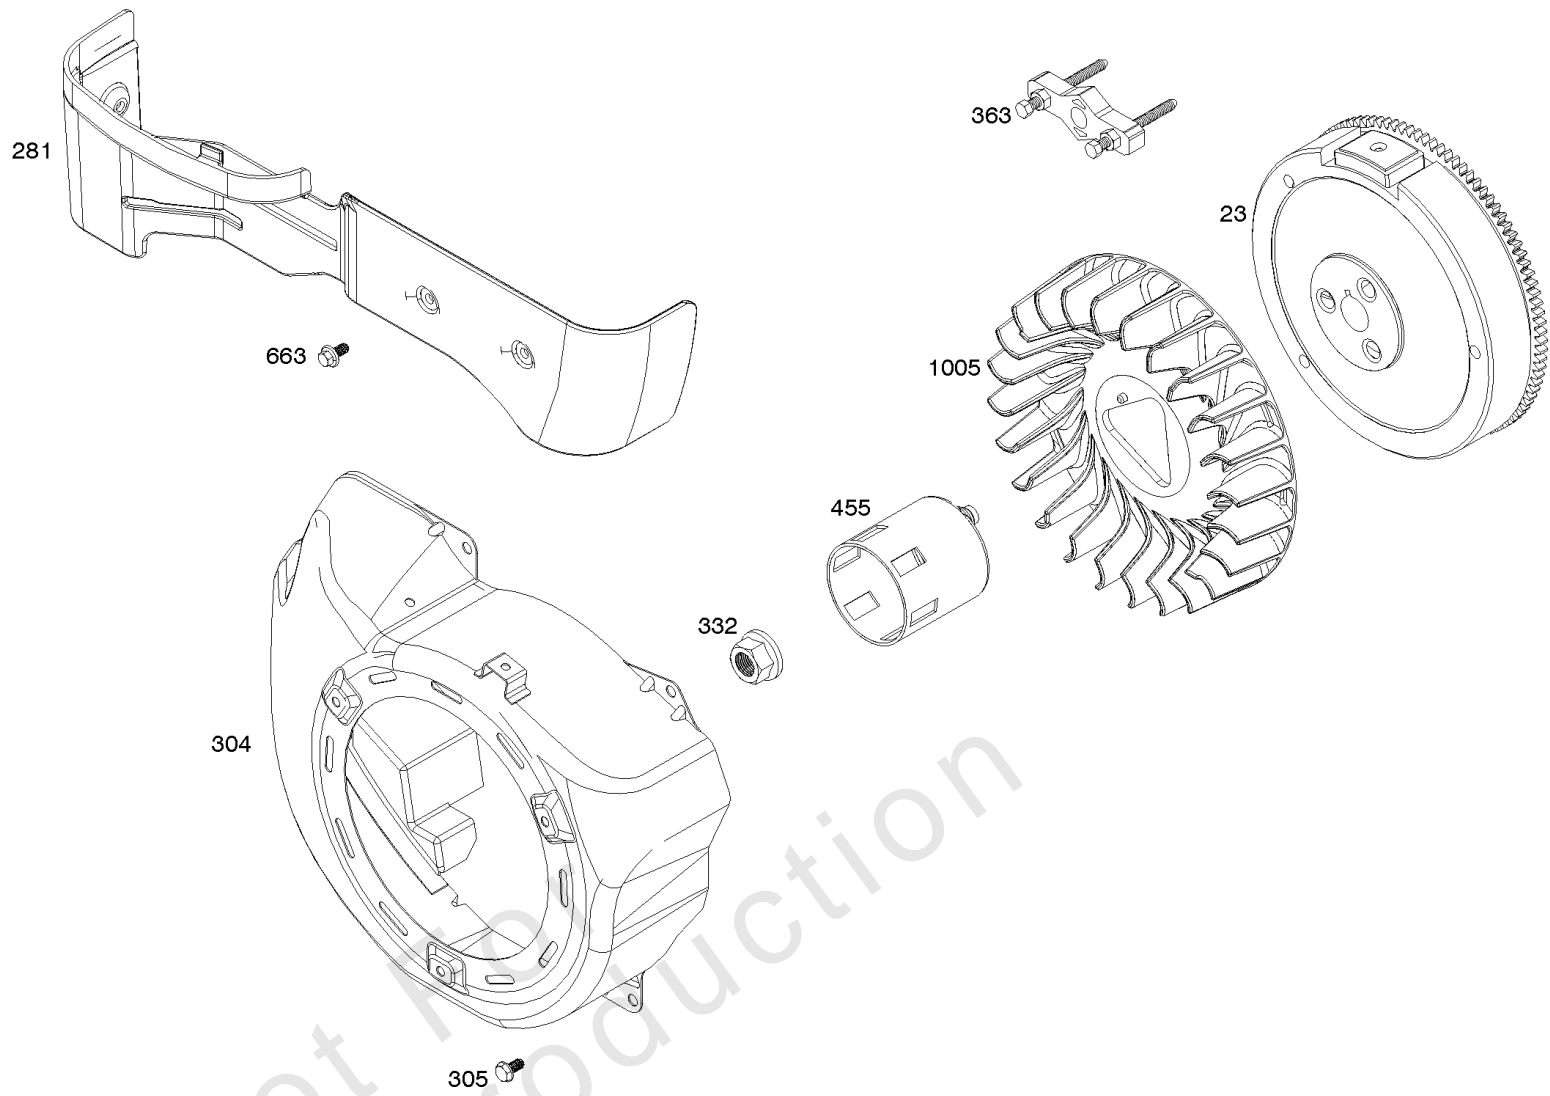

Blower Housing, Flywheel, Rewind Starter

REF NO	PART NO	QTY	DESCRIPTION
23	591095		FLYWHEEL
55	799974		HOUSING, Rewind Starter
58	693389		ROPE, Starter -(Cut To Required Length)
60	691915		GRIP, Starter Rope
65	797654		SCREW -(Rewind Starter)
281	590986		PANEL, Control
304	799968		HOUSING, Blower
305	798618		SCREW -(Blower Housing)
332	797811		NUT -(Flywheel)
363	19203		PULLER, Flywheel
455	797746		CUP, Flywheel
456	799973		PLATE, Pawl Friction
459	799976		PAWL, Ratchet
597	799972		SCREW -(Pawl Friction Plate)
608	797747		STARTER, Rewind
663	799846		SCREW -(Control Panel)
689	799669		SPRING, Friction
1005	797748		FAN, Flywheel
1210	799975		PULLEY/SPRING ASSEMBLY -(Pulley)
1211	799975		PULLEY/SPRING ASSEMBLY -(Spring)