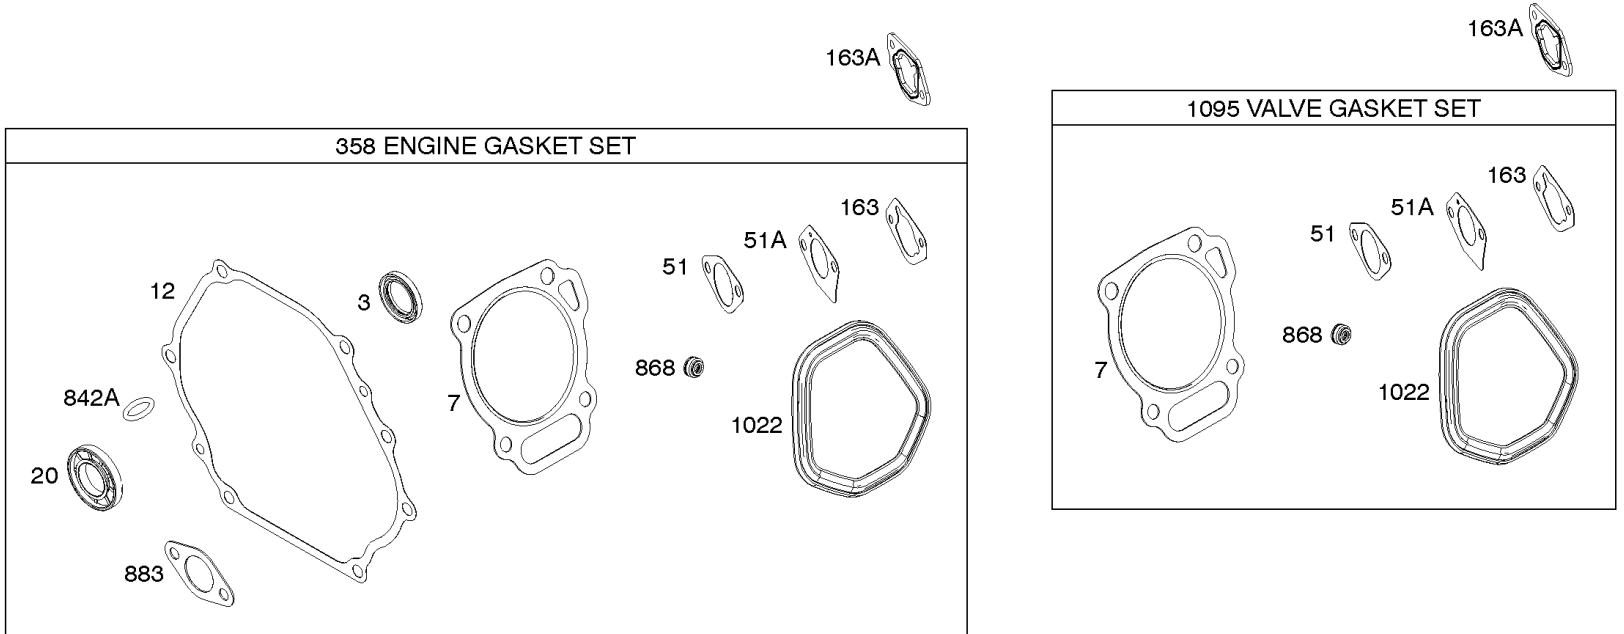

Cylinder Head, Gasket Sets

REF NO	PART NO	QTY	DESCRIPTION
3	797766		SEAL, Oil -(Magneto Side)
5	799801		HEAD, Cylinder
7	799534		GASKET, Cylinder Head
12	797789		GASKET, Crankcase
13	797791		SCREW -(Cylinder Head)
20	797766		SEAL, Oil -(PTO Side)
33	797778		VALVE, Exhaust
34	797777		VALVE, Intake
35	797780		SPRING, Valve -(Intake)
36	797780		SPRING, Valve -(Exhaust)
40	797781		RETAINER, Valve
40A	797782		RETAINER, Valve
42	797783		KEEPER, Valve
45	797786		TAPPET, Valve
51	797845		GASKET, Intake
51A	797755		GASKET, Intake
163	797756		GASKET, Air Cleaner
163A	799883		GASKET, Air Cleaner
238	797784		CAP, Valve
276	590987		WASHER, Sealing -(Rocker Cover)
358	799952		GASKET SET, Engine
718	797792		PIN, Locating -(Cylinder Head)
830	591088		STUD, Rocker Arm -Used After Code Date 11043000
830	798954		STUD, Rocker Arm -(Rocker Arm) -Used Before Code Date 11050100
868	797854		SEAL, Valve -(Intake)
883	797770		GASKET, Exhaust
914	797848		SCREW -(Rocker Cover)
1022	797846		GASKET, Rocker Cover
1023	799778		COVER, Rocker
1026	799966		ROD, Push -Used After Code Date 11043000
1026	797785		ROD, Push -Used Before Code Date 11050100
1029	797779		ARM, Rocker -Used Before Code Date 11050100
1029	591087		ARM, Rocker -Used After Code Date 11043000
1034	797787		GUIDE, Push Rod
1095	799953		GASKET SET, Valve