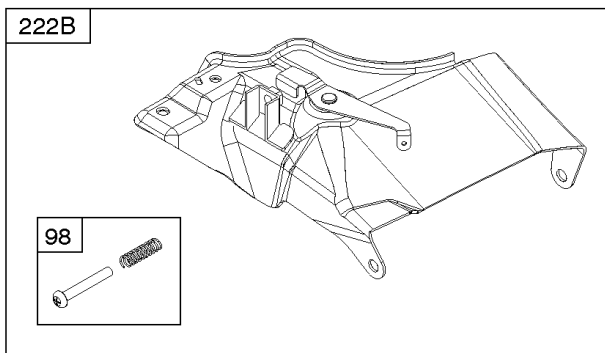

Controls, Governor Spring

REF NO	PART NO	QTY	DESCRIPTION
98	592978		KIT, Idle Speed -(High Speed Adjustment)
188	798618		SCREW -(Control Bracket)
202	797810		LINK, Mechanical Governor
209	592073		SPRING, Governor
211	799927		SPRING, Governed Idle
222	797751		BRACKET, Control
222A	590375		BRACKET, Control
222B	591173		BRACKET, Control
232	797809		SPRING, Governor Link
265	691024		CLAMP, Casing
267	699492		SCREW -(Casing Clamp)
268	691025		CASING, Control Wire -(Cut To Required Length)
269	691026		WIRE, Control -(Cut To Required Length)
270	691027		NUT -(Control Wire Casing)
271	691028		LEVER, Control
341	591341		STUD -(Mounting Bracket) (Remote Choke)
485	797339		KNOB, Control
493C	591342		BRACKET, Mounting
621	692310		SWITCH, Stop
1012	590378		RETAINER, Link