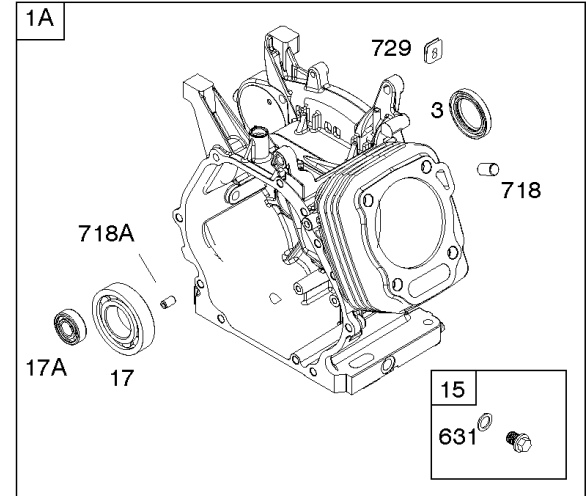

Camshaft, Crankcase Cover, Crankshaft, Cylinder, Exhaust Bracket, Piston/Rings/

REF NO	PART NO	QTY	DESCRIPTION
1	799967		CYLINDER ASSEMBLY
3	797766		SEAL, Oil -(Magneto Side)
12	797789		GASKET, Crankcase
15	797793		PLUG, Oil Drain
16	590961		CRANKSHAFT
17	797765		BEARING, Ball -(Crankshaft)
17A	797764		BEARING, Ball -(Counterweight)
18A	797760		COVER, Crankcase -(Includes Governor Gear - Not Serviced Separately)
20	797766		SEAL, Oil -(PTO Side)
22	797795		SCREW -(Crankcase Cover/Sump)
24	797812		KEY, Flywheel
25	799535		PISTON ASSEMBLY -(Standard)
25	799537		PISTON ASSEMBLY -(.020 Oversize)
25	799536		PISTON ASSEMBLY -(.010 Oversize)
26	799539		SET, Ring -(.010 Oversize)
26	799540		SET, Ring -(.020 Oversize)
26	799538		SET, Ring -(Standard)
27	797803		LOCK, Piston Pin
28	797799		PIN, Piston
29	797804		ROD, Connecting
46	797851		CAMSHAFT
227	799924		LEVER, Governor Control
306	797749		SHIELD, Cylinder
307	798618		SCREW -(Cylinder Shield)
309	797775		MOTOR, Starter
357	590960		KEY, Drive Pulley
492	798839		SHIELD, Crankcase
505	690939		NUT -(Governor Control Lever)
509	798840		SCREW -(Crankcase Shield)
522	799941		PLUG, Dipstick/Fill
562	797230		BOLT -(Governor Control Lever)
614	797229		PIN, Cotter
616	797805		CRANK, Governor
631	797794		WASHER -(Oil Drain Plug)
718	797792		PIN, Locating -(Cylinder Head)
718A	797761		PIN, Locating -(Crankcase Cover)
729	797750		CLIP, Wire
758	797852		COUNTERWEIGHT

- 1319 WARNING LABEL
- 1319A WARNING LABEL
- 1036 EMISSIONS LABEL