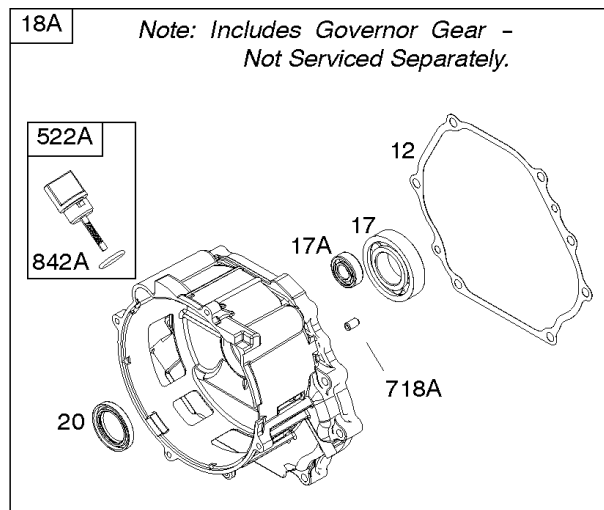

- 1319 WARNING LABEL
- 1319A WARNING LABEL
- 1036 EMISSIONS LABEL

Camshaft, Crankcase Cover, Crankshaft, Cylinder, Exhaust Bracket, Piston/Rings/

REF NO	PART NO	QTY	DESCRIPTION
1	799967		CYLINDER ASSEMBLY
3	797766		SEAL, Oil -(Magneto Side)
12	797789		GASKET, Crankcase
15	797793		PLUG, Oil Drain
16	590961		CRANKSHAFT
17	797765		BEARING, Ball -(Crankshaft)
17A	797764		BEARING, Ball -(Counterweight)
18A	797760		COVER, Crankcase -(Includes Governor Gear - Not Serviced Separately)
20	797766		SEAL, Oil -(PTO Side)
22	797795		SCREW -(Crankcase Cover/Sump)
24	797812		KEY, Flywheel
25	799535		PISTON ASSEMBLY -(Standard)
25	799537		PISTON ASSEMBLY -(.020 Oversize)
25	799536		PISTON ASSEMBLY -(.010 Oversize)
26	799539		SET, Ring -(.010 Oversize)
26	799540		SET, Ring -(.020 Oversize)
26	799538		SET, Ring -(Standard)
27	797803		LOCK, Piston Pin
28	797799		PIN, Piston
29	797804		ROD, Connecting
46	797851		CAMSHAFT
227	799924		LEVER, Governor Control
306	797749		SHIELD, Cylinder
307	798618		SCREW -(Cylinder Shield)
309	797775		MOTOR, Starter
357	590960		KEY, Drive Pulley
492	798839		SHIELD, Crankcase
505	690939		NUT -(Governor Control Lever)
509	798840		SCREW -(Crankcase Shield)
522	799941		PLUG, Dipstick/Fill
562	797230		BOLT -(Governor Control Lever)
614	797229		PIN, Cotter
616	797805		CRANK, Governor
631	797794		WASHER -(Oil Drain Plug)
718	797792		PIN, Locating -(Cylinder Head)
718A	797761		PIN, Locating -(Crankcase Cover)
729	797750		CLIP, Wire
758	797852		COUNTERWEIGHT