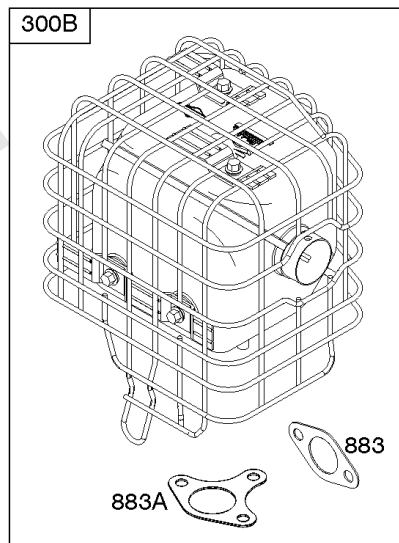

Exhaust System, Fuel Supply

REF NO	PART NO	QTY	DESCRIPTION
187B	590374		LINE, Fuel
190	590964		SCREW -(Fuel Tank)
240A	394358S		FILTER, Fuel
300A	590379		MUFFLER
300B	591018		MUFFLER
346	699203		SCREW -(Spark Arrestor)
436	799796		MANIFOLD, Exhaust
529	799933		GROMMET -(Fuel Tank)
601	791850		CLAMP, Hose
676	590953		DEFLECTOR, Muffler
676B	697816		DEFLECTOR, Muffler
677	699203		SCREW -(Muffler Deflector)
677B	699776		SCREW -(Muffler Deflector)
703	590967		CLIP -(Fuel Hose)
705	590965		NUT -(Fuel Tank)
832A	590380		GUARD, Muffler
832B	591019		GUARD, Muffler
836A	798976		SCREW -(Muffler Guard)
883	797770		GASKET, Exhaust
883A	799797		GASKET, Exhaust
957	84007570		CAP, Fuel Tank
957A	794641		CAP, Fuel Tank
972B	590966		TANK, Fuel
972C	591339		TANK, Fuel
994A	594233		ARRESTOR, Spark
994B	796399		ARRESTOR, Spark
1176	590965		NUT -(Exhaust Manifold)
1177	590965		NUT -(Muffler)
1302	590457		WASHER -(Muffler Guard)
1345	792917		FILTER, Filler Neck
1509	797346		OUTLET, Tank