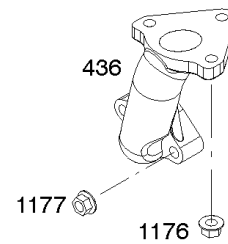

Exhaust System, Fuel Supply

REF NO	PART NO	QTY	DESCRIPTION
187B	590374		LINE, Fuel
190	590964		SCREW -(Fuel Tank)
240A	394358S		FILTER, Fuel
300A	590379		MUFFLER
300B	591018		MUFFLER
346	699203		SCREW -(Spark Arrestor)
436	799796		MANIFOLD, Exhaust
529	799933		GROMMET -(Fuel Tank)
601	791850		CLAMP, Hose
676	590953		DEFLECTOR, Muffler
676B	697816		DEFLECTOR, Muffler
677	699203		SCREW -(Muffler Deflector)
677B	699776		SCREW -(Muffler Deflector)
703	590967		CLIP -(Fuel Hose)
705	590965		NUT -(Fuel Tank)
832A	590380		GUARD, Muffler
832B	591019		GUARD, Muffler
836A	798976		SCREW -(Muffler Guard)
883	797770		GASKET, Exhaust
883A	799797		GASKET, Exhaust
957	84007570		CAP, Fuel Tank
957A	794641		CAP, Fuel Tank
972B	590966		TANK, Fuel
972C	591339		TANK, Fuel
994A	594233		ARRESTOR, Spark
994B	796399		ARRESTOR, Spark
1176	590965		NUT -(Exhaust Manifold)
1177	590965		NUT -(Muffler)
1302	590457		WASHER -(Muffler Guard)
1345	792917		FILTER, Filler Neck
1509	797346		OUTLET, Tank