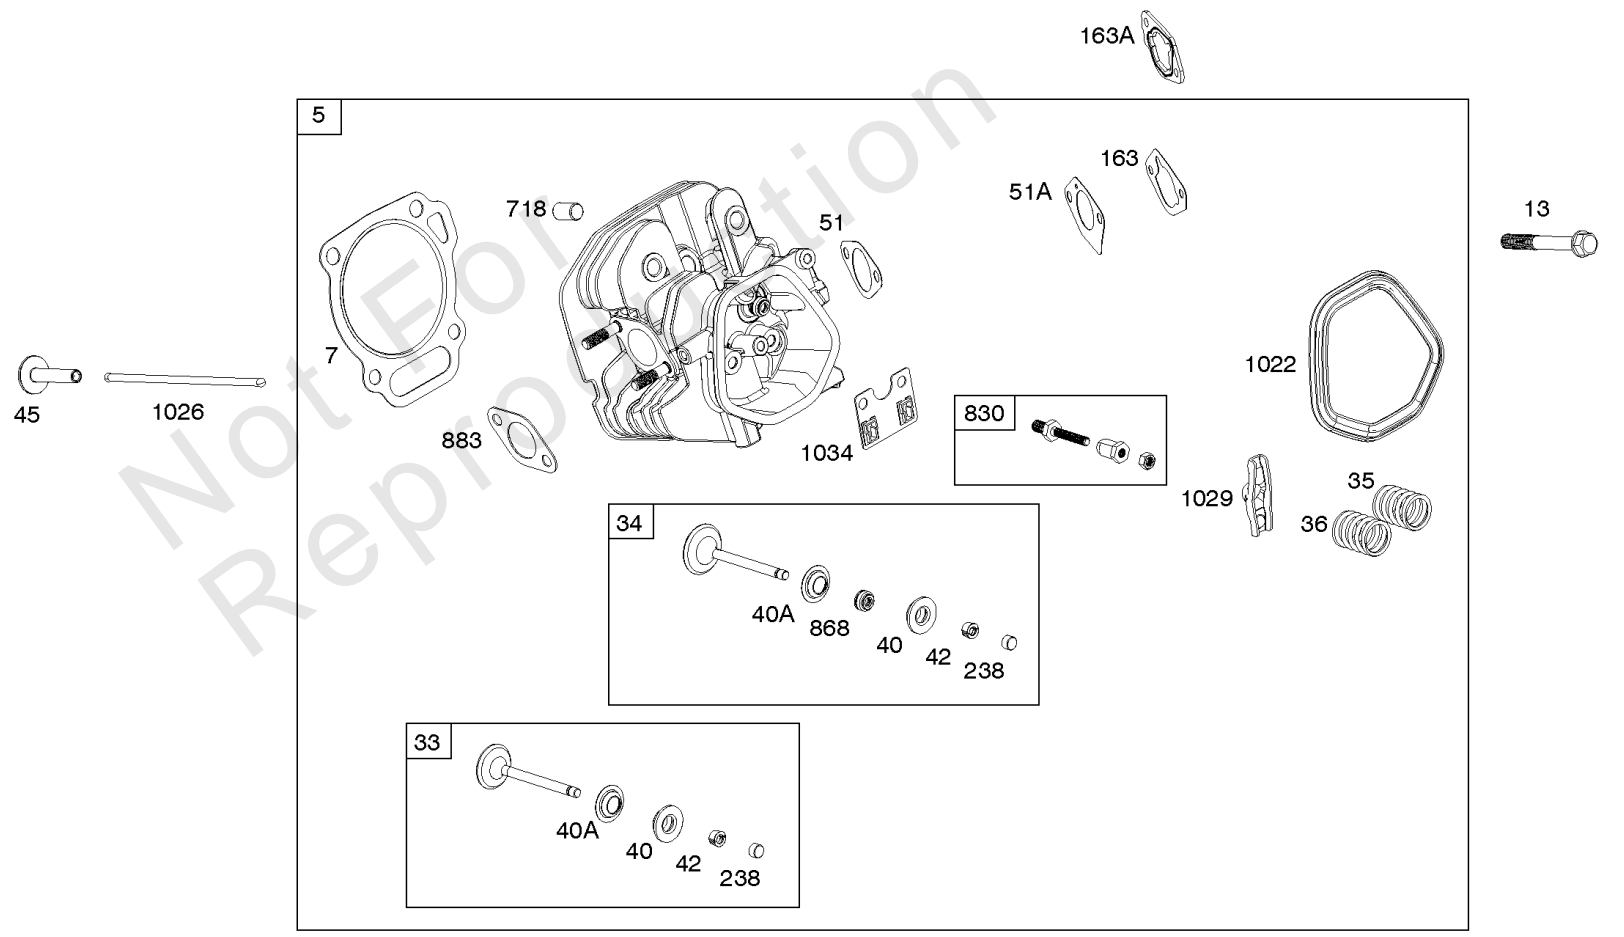

Cylinder Head, Gasket Sets

REF NO	PART NO	QTY	DESCRIPTION
3	797766		SEAL, Oil -(Magneto Side)
5	799801		HEAD, Cylinder
7	799534		GASKET, Cylinder Head
12	797789		GASKET, Crankcase
13	797791		SCREW -(Cylinder Head)
20	797766		SEAL, Oil -(PTO Side)
33	797778		VALVE, Exhaust
34	797777		VALVE, Intake
35	797780		SPRING, Valve -(Intake)
36	797780		SPRING, Valve -(Exhaust)
40	797781		RETAINER, Valve
40A	797782		RETAINER, Valve
42	797783		KEEPER, Valve
45	797786		TAPPET, Valve
51	797845		GASKET, Intake
51A	797755		GASKET, Intake
163	797756		GASKET, Air Cleaner
163A	799883		GASKET, Air Cleaner
238	797784		CAP, Valve
276	590987		WASHER, Sealing -(Rocker Cover)
358	799952		GASKET SET, Engine
718	797792		PIN, Locating -(Cylinder Head)
830	591088		STUD, Rocker Arm -Used After Code Date 11043000
830	798954		STUD, Rocker Arm -(Rocker Arm) -Used Before Code Date 11050100
868	797854		SEAL, Valve -(Intake)
883	797770		GASKET, Exhaust
914	797848		SCREW -(Rocker Cover)
1022	797846		GASKET, Rocker Cover
1023	799778		COVER, Rocker
1026	799966		ROD, Push -Used After Code Date 11043000
1026	797785		ROD, Push -Used Before Code Date 11050100
1029	797779		ARM, Rocker -Used Before Code Date 11050100
1029	591087		ARM, Rocker -Used After Code Date 11043000
1034	797787		GUIDE, Push Rod
1095	799953		GASKET SET, Valve