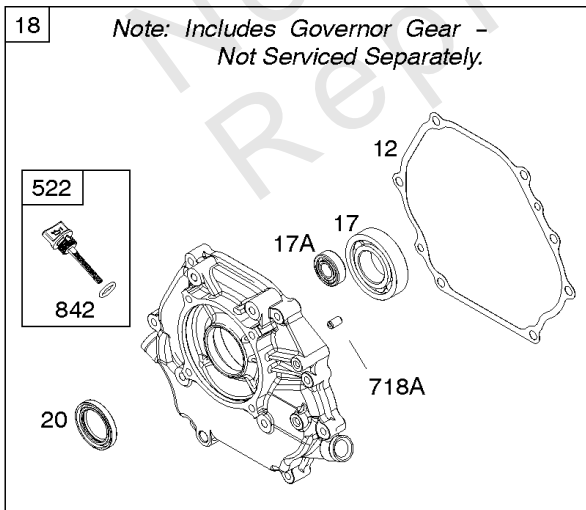

Camshaft, Crankcase Cover, Crankshaft, Cylinder, Exhaust Bracket, Piston/Rings/

REF NO	PART NO	QTY	DESCRIPTION
1	799967		CYLINDER ASSEMBLY
3	797766		SEAL, Oil -(Magneto Side)
12	797789		GASKET, Crankcase
15	797793		PLUG, Oil Drain
16	590961		CRANKSHAFT
17	797765		BEARING, Ball -(Crankshaft)
17A	797764		BEARING, Ball -(Counterweight)
18A	797760		COVER, Crankcase -(Includes Governor Gear - Not Serviced Separately)
20	797766		SEAL, Oil -(PTO Side)
22	797795		SCREW -(Crankcase Cover/Sump)
24	797812		KEY, Flywheel
25	799535		PISTON ASSEMBLY -(Standard)
25	799537		PISTON ASSEMBLY -(.020 Oversize)
25	799536		PISTON ASSEMBLY -(.010 Oversize)
26	799539		SET, Ring -(.010 Oversize)
26	799540		SET, Ring -(.020 Oversize)
26	799538		SET, Ring -(Standard)
27	797803		LOCK, Piston Pin
28	797799		PIN, Piston
29	797804		ROD, Connecting
46	797851		CAMSHAFT
227	799924		LEVER, Governor Control
306	797749		SHIELD, Cylinder
307	798618		SCREW -(Cylinder Shield)
309	797775		MOTOR, Starter
357	590960		KEY, Drive Pulley
492	798839		SHIELD, Crankcase
505	690939		NUT -(Governor Control Lever)
509	798840		SCREW -(Crankcase Shield)
522	799941		PLUG, Dipstick/Fill
562	797230		BOLT -(Governor Control Lever)
614	797229		PIN, Cotter
616	797805		CRANK, Governor
631	797794		WASHER -(Oil Drain Plug)
718	797792		PIN, Locating -(Cylinder Head)
718A	797761		PIN, Locating -(Crankcase Cover)
729	797750		CLIP, Wire
758	797852		COUNTERWEIGHT

- 1319 WARNING LABEL
- 1319A WARNING LABEL
- 1036 EMISSIONS LABEL