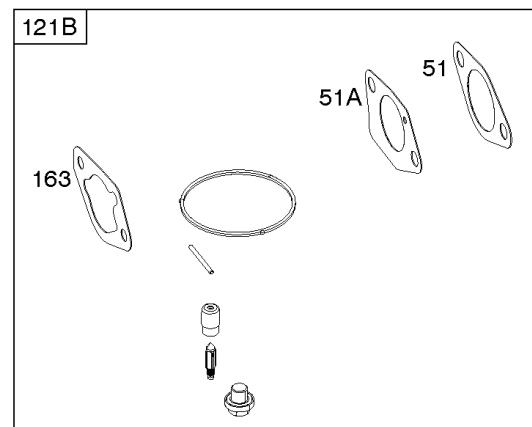

Carburetor

REF NO	PART NO	QTY	DESCRIPTION
51	797845		GASKET, Intake
51A	797755		GASKET, Intake
53	590390		STUD -(Carburetor)
117	590451		JET, Main -(Standard)
118	590452		JET, Main -(High Altitude)
121A	590453		KIT, Carburetor Overhaul
122	799961		SPACER, Carburetor
125A	799882		CARBURETOR
163	797756		GASKET, Air Cleaner
163A	799883		GASKET, Air Cleaner
654	690939		NUT -(Carburetor)
951	797759		LEVER, Choke
951A	593102		LEVER, Choke

Not For Reproduction