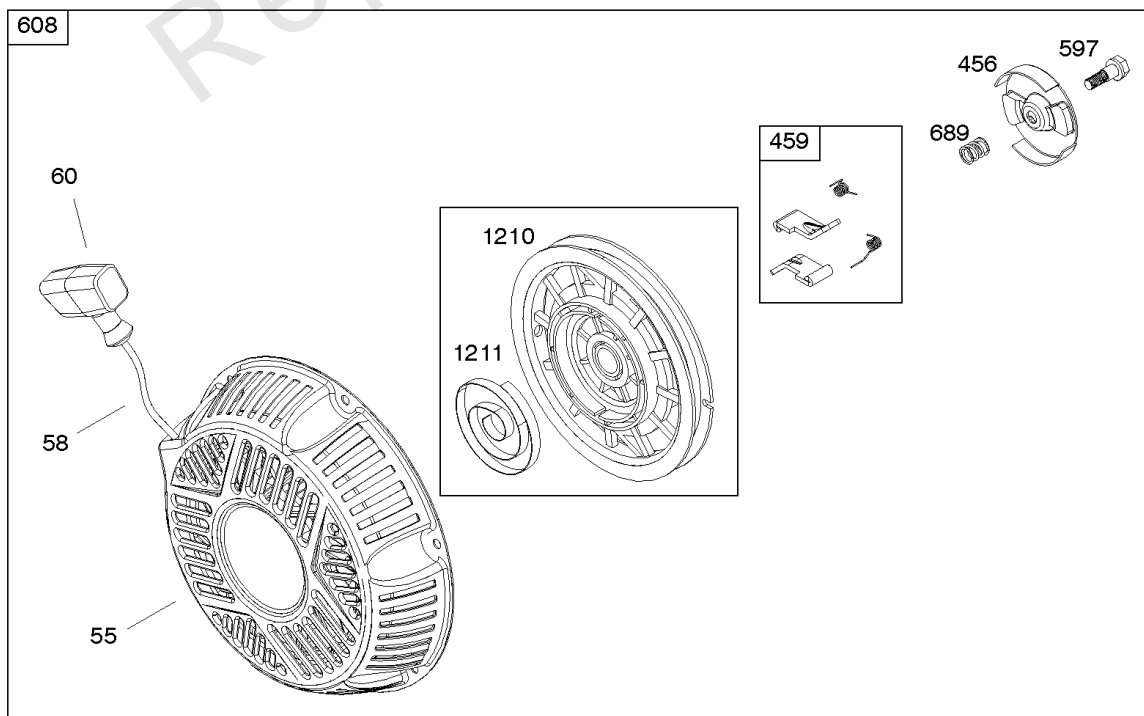

Blower Housing, Flywheel, Rewind Starter

REF NO	PART NO	QTY	DESCRIPTION
23	591095		FLYWHEEL
55	799974		HOUSING, Rewind Starter
58	693389		ROPE, Starter -(Cut To Required Length)
60	691915		GRIP, Starter Rope
65	797654		SCREW -(Rewind Starter)
281	590986		PANEL, Control
304	799968		HOUSING, Blower
305	798618		SCREW -(Blower Housing)
332	797811		NUT -(Flywheel)
363	19203		PULLER, Flywheel
455	797746		CUP, Flywheel
456	799973		PLATE, Pawl Friction
459	799976		PAWL, Ratchet
597	799972		SCREW -(Pawl Friction Plate)
608	797747		STARTER, Rewind
663	799846		SCREW -(Control Panel)
689	799669		SPRING, Friction
1005	797748		FAN, Flywheel
1210	799975		PULLEY/SPRING ASSEMBLY -(Pulley)
1211	799975		PULLEY/SPRING ASSEMBLY -(Spring)