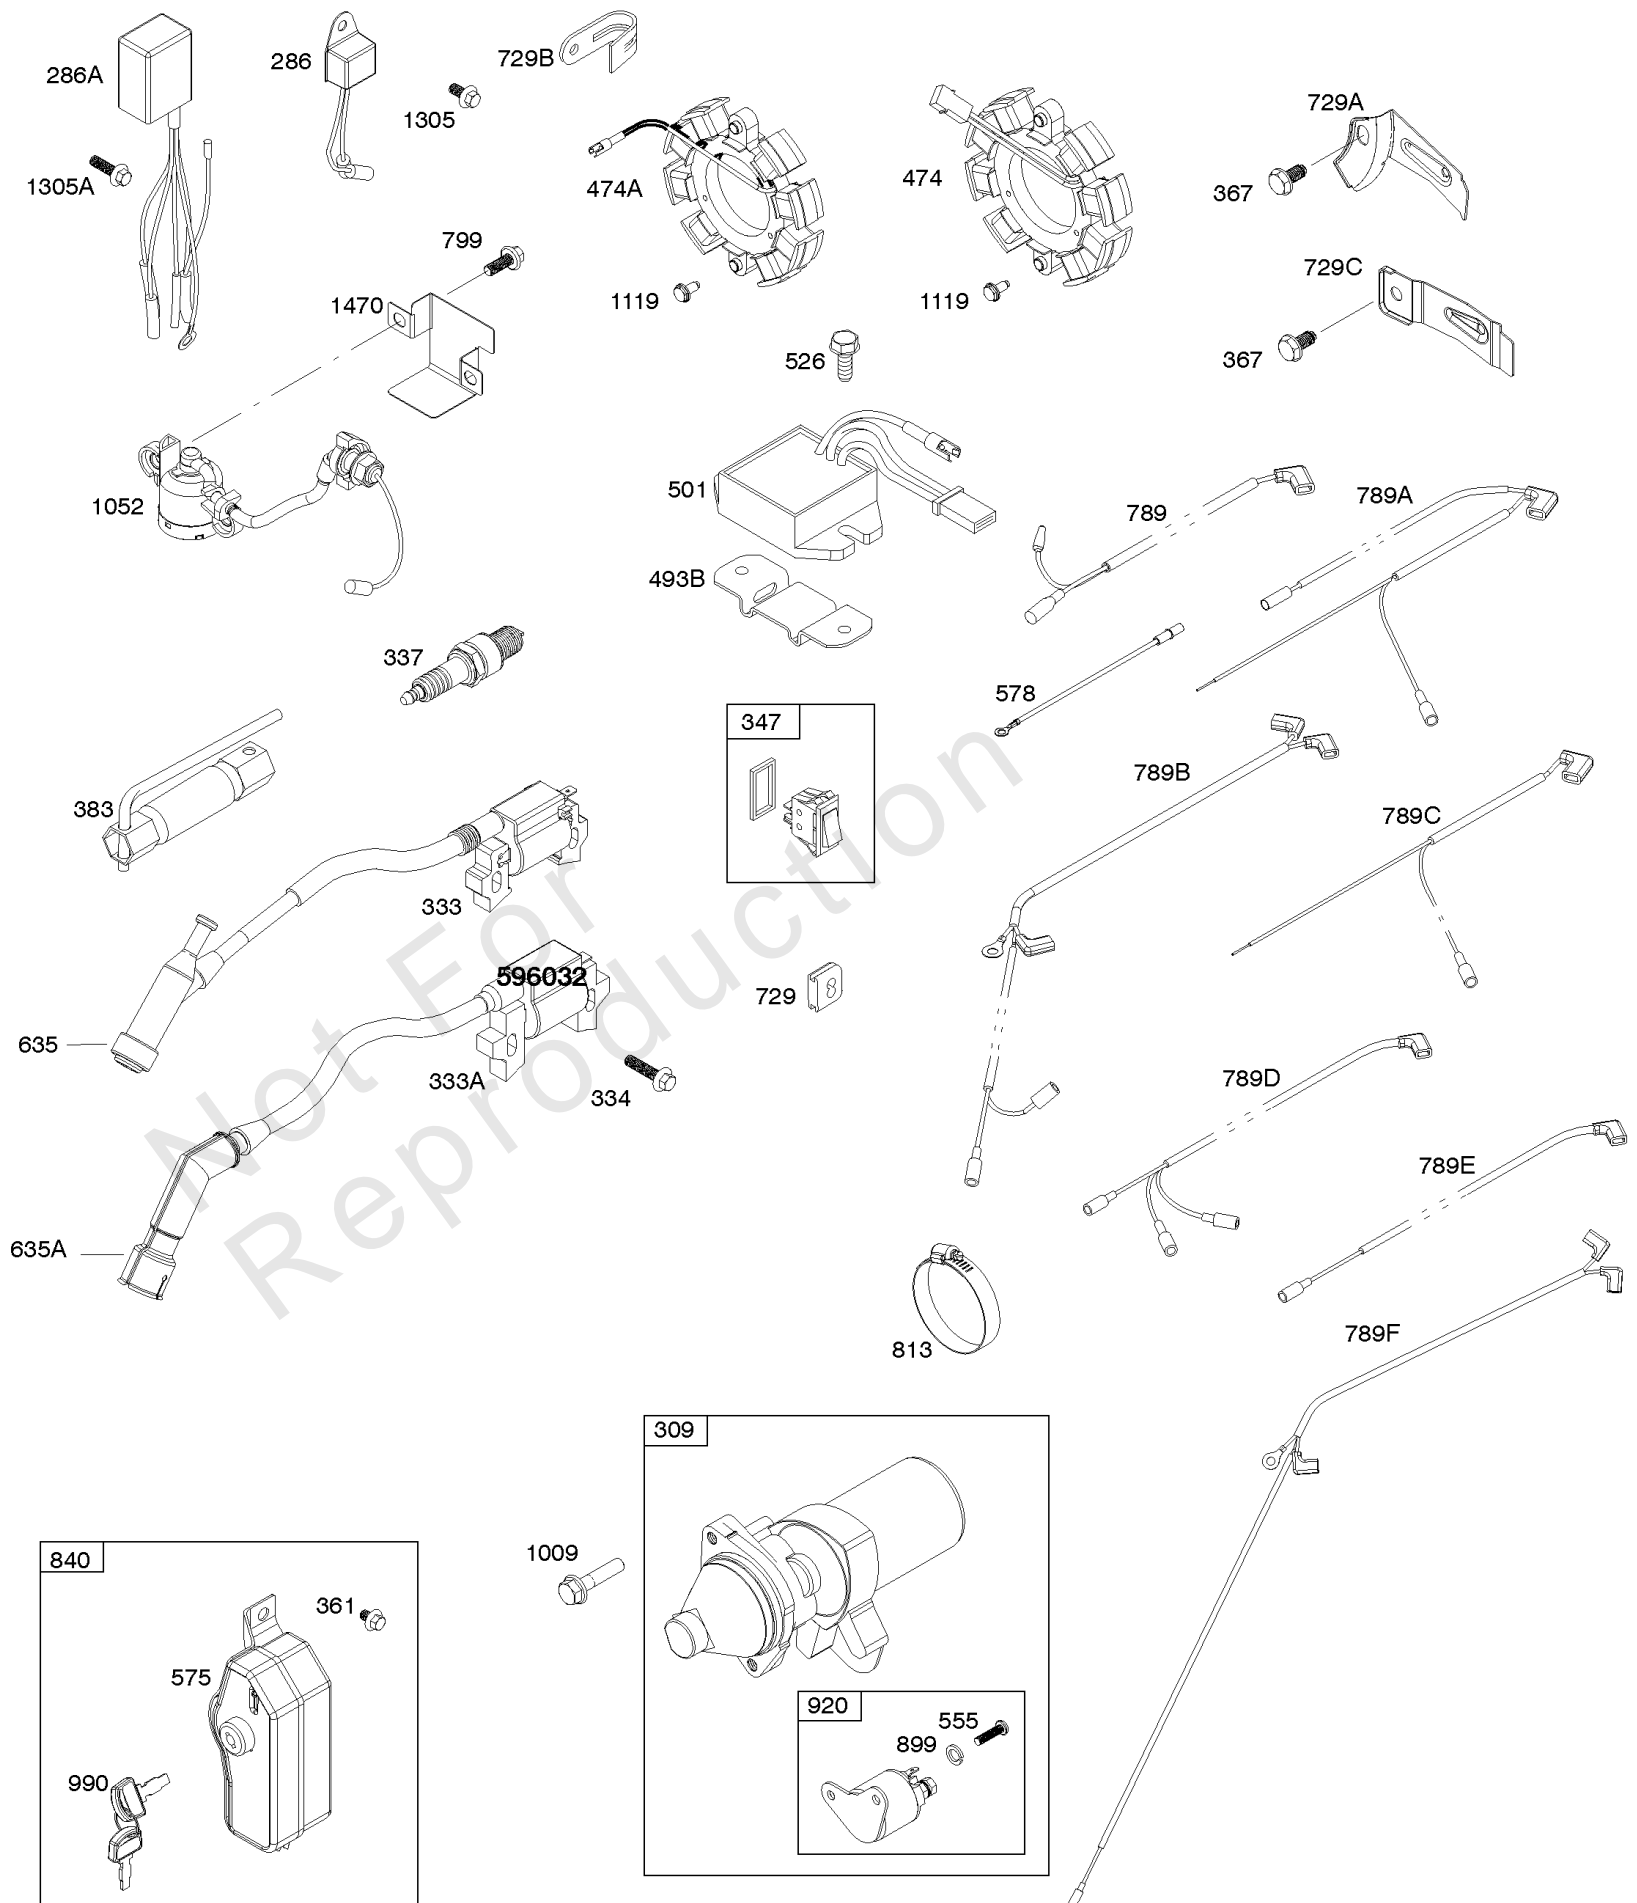

Alternator, Armature, Electrical System, Ignition, Spark Plug

Mfg. No: 25T237-0282-F1

Alternator, Armature, Electrical System, Ignition, Spark Plug

REF NO	PART NO	QTY	DESCRIPTION
286	797772		MODULE, Oil Sensor
286A	591729		MODULE, Oil Sensor
309	797775		MOTOR, Starter
333	797769		ARMATURE, Magneto
333A	798616		ARMATURE, Magneto
334	797655		SCREW -(Magneto Armature)
337	798615		PLUG, Spark
347	797340		SWITCH, Rocker
361	798618		SCREW -(Starting Switch)
367	798618		SCREW -(Wire Clip)
383	19576S		WRENCH, Spark Plug
474	591100		ALTERNATOR -(10 Amp)
493B	691177		BRACKET, Mounting
501	845907		REGULATOR
526	690297		SCREW -(Regulator)
555	799532		SCREW -(Starter Solenoid)
575	591371		SWITCH, Starting
578	596032		WIRE ASSEMBLY -(Jumper Wire)
635	797658		BOOT, Spark Plug
635A	797685		BOOT, Spark Plug
729	797750		CLIP, Wire
729A	799844		CLIP, Wire
729B	592311		CLIP, Wire
729C	593137		CLIP, Wire
789	797856		HARNESS, Wiring
789A	590985		HARNESS, Wiring
789C	590371		HARNESS, Wiring
789D	590372		HARNESS, Wiring
789E	591390		HARNESS, Wiring
789F	593722		HARNESS, Wiring
799	798975		SCREW -(Oil Sensor)
813	590392		CLAMP
840	594476		KIT, Panel
899	799642		WASHER -(Starter Solenoid)
920	799481		SOLENOID, Starter
990	590996		SET, Key
1009	797776		SCREW -(USE REFERENCE 697 ONLY)
1052	797771		SENSOR, Oil
1119	799845		SCREW -(Alternator)
1305	798618		SCREW -(Oil Sensor Module)
1305A	797686		SCREW -(Oil Sensor Module)
1470	592071		SHIELD, Oil Sensor