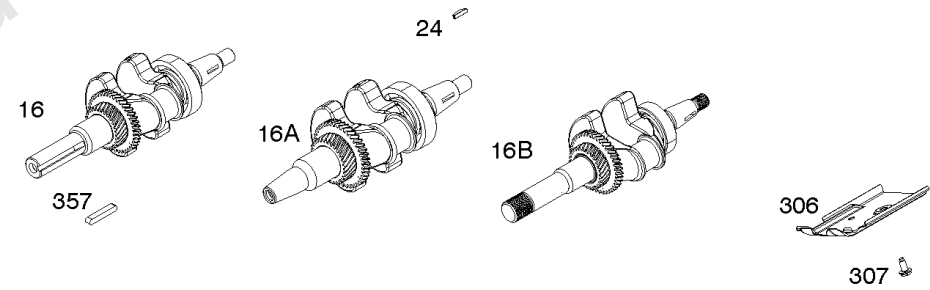

Camshaft, Crankcase Cover, Crankshaft, Cylinder, Exhaust Bracket, Piston/Rings/

REF NO	PART NO	QTY	DESCRIPTION
1	799967		CYLINDER ASSEMBLY
3	797766		SEAL, Oil -(Magneto Side)
12	797789		GASKET, Crankcase
15	797793		PLUG, Oil Drain
16	590961		CRANKSHAFT
17	797765		BEARING, Ball -(Crankshaft)
17A	797764		BEARING, Ball -(Counterweight)
18A	797760		COVER, Crankcase -(Includes Governor Gear - Not Serviced Separately)
20	797766		SEAL, Oil -(PTO Side)
22	797795		SCREW -(Crankcase Cover/Sump)
24	797812		KEY, Flywheel
25	799535		PISTON ASSEMBLY -(Standard)
25	799537		PISTON ASSEMBLY -(.020 Oversize)
25	799536		PISTON ASSEMBLY -(.010 Oversize)
26	799539		SET, Ring -(.010 Oversize)
26	799540		SET, Ring -(.020 Oversize)
26	799538		SET, Ring -(Standard)
27	797803		LOCK, Piston Pin
28	797799		PIN, Piston
29	797804		ROD, Connecting
46	797851		CAMSHAFT
227	799924		LEVER, Governor Control
306	797749		SHIELD, Cylinder
307	798618		SCREW -(Cylinder Shield)
309	797775		MOTOR, Starter
357	590960		KEY, Drive Pulley
492	798839		SHIELD, Crankcase
505	690939		NUT -(Governor Control Lever)
509	798840		SCREW -(Crankcase Shield)
522	799941		PLUG, Dipstick/Fill
562	797230		BOLT -(Governor Control Lever)
614	797229		PIN, Cotter
616	797805		CRANK, Governor
631	797794		WASHER -(Oil Drain Plug)
718	797792		PIN, Locating -(Cylinder Head)
718A	797761		PIN, Locating -(Crankcase Cover)
729	797750		CLIP, Wire
758	797852		COUNTERWEIGHT

- 1319 WARNING LABEL
- 1319A WARNING LABEL
- 1036 EMISSIONS LABEL