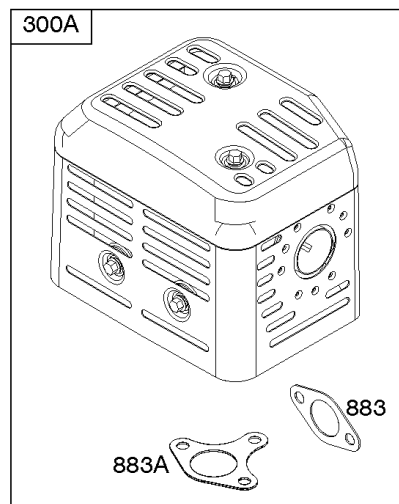

Exhaust System, Fuel Supply

REF NO	PART NO	QTY	DESCRIPTION
187B	590374		LINE, Fuel
190	590964		SCREW -(Fuel Tank)
240A	394358S		FILTER, Fuel
300A	590379		MUFFLER
300B	591018		MUFFLER
346	699203		SCREW -(Spark Arrestor)
436	799796		MANIFOLD, Exhaust
529	799933		GROMMET -(Fuel Tank)
601	791850		CLAMP, Hose
676	590953		DEFLECTOR, Muffler
676B	697816		DEFLECTOR, Muffler
677	699203		SCREW -(Muffler Deflector)
677B	699776		SCREW -(Muffler Deflector)
703	590967		CLIP -(Fuel Hose)
705	590965		NUT -(Fuel Tank)
832A	590380		GUARD, Muffler
832B	591019		GUARD, Muffler
836A	798976		SCREW -(Muffler Guard)
883	797770		GASKET, Exhaust
883A	799797		GASKET, Exhaust
957	84007570		CAP, Fuel Tank
957A	794641		CAP, Fuel Tank
972B	590966		TANK, Fuel
972C	591339		TANK, Fuel
994A	594233		ARRESTOR, Spark
994B	796399		ARRESTOR, Spark
1176	590965		NUT -(Exhaust Manifold)
1177	590965		NUT -(Muffler)
1302	590457		WASHER -(Muffler Guard)
1345	792917		FILTER, Filler Neck
1509	797346		OUTLET, Tank