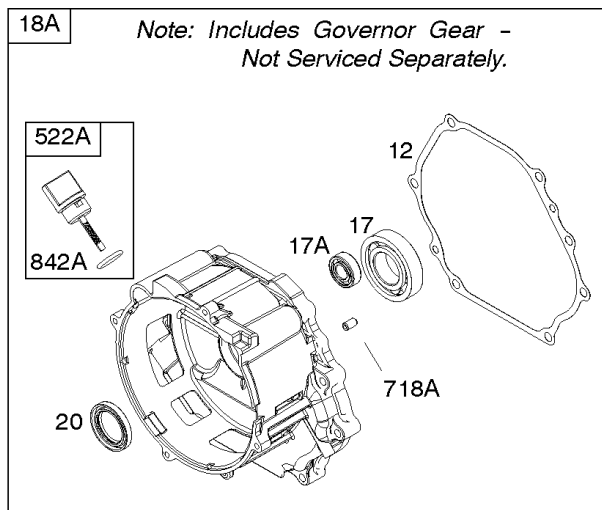

Camshaft, Crankcase Cover, Crankshaft, Cylinder, Exhaust Bracket, Piston/Rings/

REF NO	PART NO	QTY	DESCRIPTION
1	799967		CYLINDER ASSEMBLY
3	797766		SEAL, Oil -(Magneto Side)
12	797789		GASKET, Crankcase
15	797793		PLUG, Oil Drain
16	590961		CRANKSHAFT
17	797765		BEARING, Ball -(Crankshaft)
17A	797764		BEARING, Ball -(Counterweight)
18A	797760		COVER, Crankcase -(Includes Governor Gear - Not Serviced Separately)
20	797766		SEAL, Oil -(PTO Side)
22	797795		SCREW -(Crankcase Cover/Sump)
24	797812		KEY, Flywheel
25	799535		PISTON ASSEMBLY -(Standard)
25	799537		PISTON ASSEMBLY -(.020 Oversize)
25	799536		PISTON ASSEMBLY -(.010 Oversize)
26	799539		SET, Ring -(.010 Oversize)
26	799540		SET, Ring -(.020 Oversize)
26	799538		SET, Ring -(Standard)
27	797803		LOCK, Piston Pin
28	797799		PIN, Piston
29	797804		ROD, Connecting
46	797851		CAMSHAFT
227	799924		LEVER, Governor Control
306	797749		SHIELD, Cylinder
307	798618		SCREW -(Cylinder Shield)
309	797775		MOTOR, Starter
357	590960		KEY, Drive Pulley
492	798839		SHIELD, Crankcase
505	690939		NUT -(Governor Control Lever)
509	798840		SCREW -(Crankcase Shield)
522	799941		PLUG, Dipstick/Fill
562	797230		BOLT -(Governor Control Lever)
614	797229		PIN, Cotter
616	797805		CRANK, Governor
631	797794		WASHER -(Oil Drain Plug)
718	797792		PIN, Locating -(Cylinder Head)
718A	797761		PIN, Locating -(Crankcase Cover)
729	797750		CLIP, Wire
758	797852		COUNTERWEIGHT

- 1319 WARNING LABEL
- 1319A WARNING LABEL
- 1036 EMISSIONS LABEL