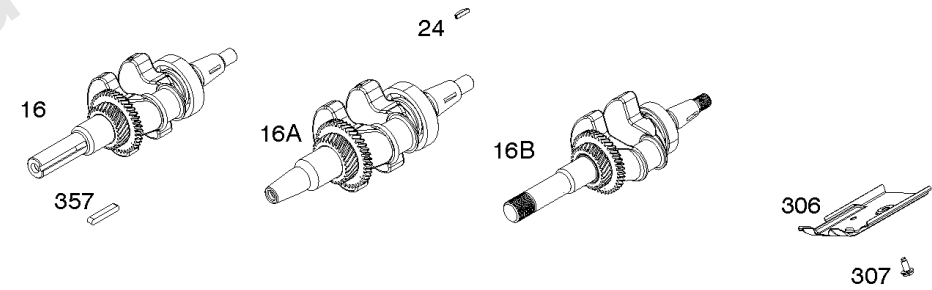

- 1319 WARNING LABEL
- 1319A WARNING LABEL
- 1036 EMISSIONS LABEL

Camshaft, Crankcase Cover, Crankshaft, Cylinder, Exhaust Bracket, Piston/Rings/

REF NO	PART NO	QTY	DESCRIPTION
1	799967		CYLINDER ASSEMBLY
3	797766		SEAL, Oil -(Magneto Side)
12	797789		GASKET, Crankcase
15	797793		PLUG, Oil Drain
16	590961		CRANKSHAFT
17	797765		BEARING, Ball -(Crankshaft)
17A	797764		BEARING, Ball -(Counterweight)
18A	797760		COVER, Crankcase -(Includes Governor Gear - Not Serviced Separately)
20	797766		SEAL, Oil -(PTO Side)
22	797795		SCREW -(Crankcase Cover/Sump)
24	797812		KEY, Flywheel
25	799535		PISTON ASSEMBLY -(Standard)
25	799537		PISTON ASSEMBLY -(.020 Oversize)
25	799536		PISTON ASSEMBLY -(.010 Oversize)
26	799539		SET, Ring -(.010 Oversize)
26	799540		SET, Ring -(.020 Oversize)
26	799538		SET, Ring -(Standard)
27	797803		LOCK, Piston Pin
28	797799		PIN, Piston
29	797804		ROD, Connecting
46	797851		CAMSHAFT
227	799924		LEVER, Governor Control
306	797749		SHIELD, Cylinder
307	798618		SCREW -(Cylinder Shield)
309	797775		MOTOR, Starter
357	590960		KEY, Drive Pulley
492	798839		SHIELD, Crankcase
505	690939		NUT -(Governor Control Lever)
509	798840		SCREW -(Crankcase Shield)
522	799941		PLUG, Dipstick/Fill
562	797230		BOLT -(Governor Control Lever)
614	797229		PIN, Cotter
616	797805		CRANK, Governor
631	797794		WASHER -(Oil Drain Plug)
718	797792		PIN, Locating -(Cylinder Head)
718A	797761		PIN, Locating -(Crankcase Cover)
729	797750		CLIP, Wire
758	797852		COUNTERWEIGHT