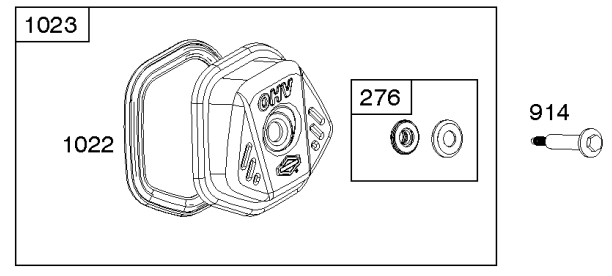

Cylinder Head, Gasket Sets

REF NO	PART NO	QTY	DESCRIPTION
3	797766		SEAL, Oil -(Magneto Side)
5	799801		HEAD, Cylinder
7	799534		GASKET, Cylinder Head
12	797789		GASKET, Crankcase
13	797791		SCREW -(Cylinder Head)
20	797766		SEAL, Oil -(PTO Side)
33	797778		VALVE, Exhaust
34	797777		VALVE, Intake
35	797780		SPRING, Valve -(Intake)
36	797780		SPRING, Valve -(Exhaust)
40	797781		RETAINER, Valve
40A	797782		RETAINER, Valve
42	797783		KEEPER, Valve
45	797786		TAPPET, Valve
51	797845		GASKET, Intake
51A	797755		GASKET, Intake
163	797756		GASKET, Air Cleaner
163A	799883		GASKET, Air Cleaner
238	797784		CAP, Valve
276	590987		WASHER, Sealing -(Rocker Cover)
358	799952		GASKET SET, Engine
718	797792		PIN, Locating -(Cylinder Head)
830	591088		STUD, Rocker Arm -Used After Code Date 11043000
830	798954		STUD, Rocker Arm -(Rocker Arm) -Used Before Code Date 11050100
868	797854		SEAL, Valve -(Intake)
883	797770		GASKET, Exhaust
914	797848		SCREW -(Rocker Cover)
1022	797846		GASKET, Rocker Cover
1023	799778		COVER, Rocker
1026	799966		ROD, Push -Used After Code Date 11043000
1026	797785		ROD, Push -Used Before Code Date 11050100
1029	797779		ARM, Rocker -Used Before Code Date 11050100
1029	591087		ARM, Rocker -Used After Code Date 11043000
1034	797787		GUIDE, Push Rod
1095	799953		GASKET SET, Valve