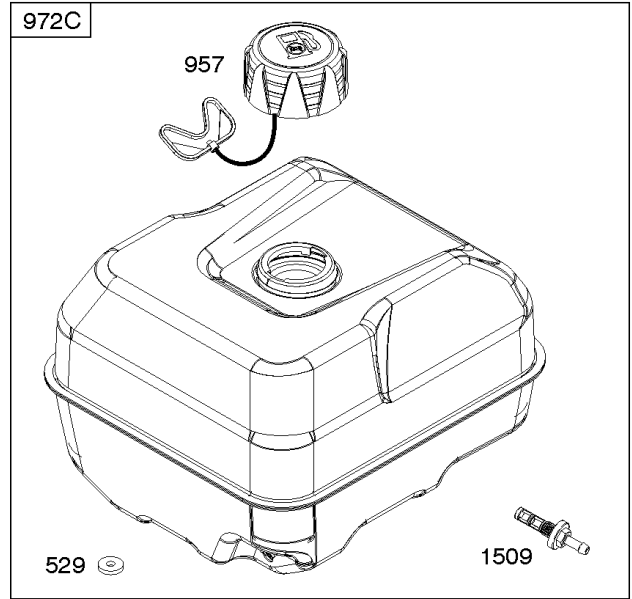

Exhaust System, Fuel Supply

REF NO	PART NO	QTY	DESCRIPTION
187B	590374		LINE, Fuel
190	590964		SCREW -(Fuel Tank)
240A	394358S		FILTER, Fuel
300A	590379		MUFFLER
300B	591018		MUFFLER
346	699203		SCREW -(Spark Arrestor)
436	799796		MANIFOLD, Exhaust
529	799933		GROMMET -(Fuel Tank)
601	791850		CLAMP, Hose
676	590953		DEFLECTOR, Muffler
676B	697816		DEFLECTOR, Muffler
677	699203		SCREW -(Muffler Deflector)
677B	699776		SCREW -(Muffler Deflector)
703	590967		CLIP -(Fuel Hose)
705	590965		NUT -(Fuel Tank)
832A	590380		GUARD, Muffler
832B	591019		GUARD, Muffler
836A	798976		SCREW -(Muffler Guard)
883	797770		GASKET, Exhaust
883A	799797		GASKET, Exhaust
957	84007570		CAP, Fuel Tank
957A	794641		CAP, Fuel Tank
972B	590966		TANK, Fuel
972C	591339		TANK, Fuel
994A	594233		ARRESTOR, Spark
994B	796399		ARRESTOR, Spark
1176	590965		NUT -(Exhaust Manifold)
1177	590965		NUT -(Muffler)
1302	590457		WASHER -(Muffler Guard)
1345	792917		FILTER, Filler Neck
1509	797346		OUTLET, Tank