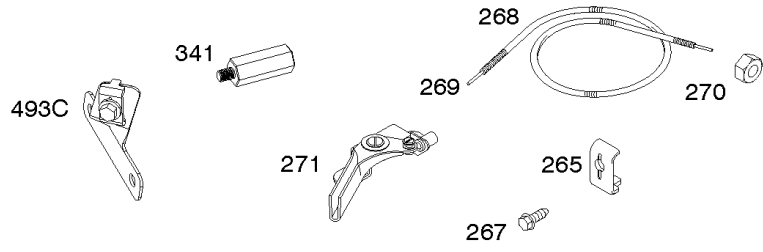

Controls, Governor Spring

REF NO	PART NO	QTY	DESCRIPTION
98	592978		KIT, Idle Speed -(High Speed Adjustment)
188	798618		SCREW -(Control Bracket)
202	797810		LINK, Mechanical Governor
209	592073		SPRING, Governor
211	799927		SPRING, Governed Idle
222	797751		BRACKET, Control
222A	590375		BRACKET, Control
222B	591173		BRACKET, Control
232	797809		SPRING, Governor Link
265	691024		CLAMP, Casing
267	699492		SCREW -(Casing Clamp)
268	691025		CASING, Control Wire -(Cut To Required Length)
269	691026		WIRE, Control -(Cut To Required Length)
270	691027		NUT -(Control Wire Casing)
271	691028		LEVER, Control
341	591341		STUD -(Mounting Bracket) (Remote Choke)
485	797339		KNOB, Control
493C	591342		BRACKET, Mounting
621	692310		SWITCH, Stop
1012	590378		RETAINER, Link