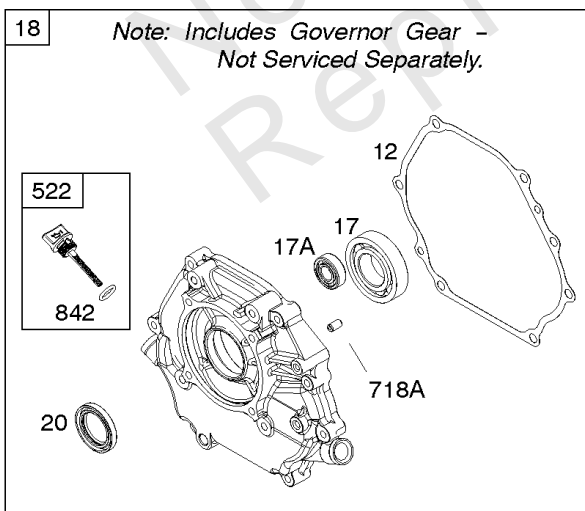

- 1319 WARNING LABEL
- 1319A WARNING LABEL
- 1036 EMISSIONS LABEL

Camshaft, Crankcase Cover, Crankshaft, Cylinder, Exhaust Bracket, Piston/Rings/

REF NO	PART NO	QTY	DESCRIPTION
1	799967		CYLINDER ASSEMBLY
3	797766		SEAL, Oil -(Magneto Side)
12	797789		GASKET, Crankcase
15	797793		PLUG, Oil Drain
16	590961		CRANKSHAFT
17	797765		BEARING, Ball -(Crankshaft)
17A	797764		BEARING, Ball -(Counterweight)
18A	797760		COVER, Crankcase -(Includes Governor Gear - Not Serviced Separately)
20	797766		SEAL, Oil -(PTO Side)
22	797795		SCREW -(Crankcase Cover/Sump)
24	797812		KEY, Flywheel
25	799535		PISTON ASSEMBLY -(Standard)
25	799537		PISTON ASSEMBLY -(.020 Oversize)
25	799536		PISTON ASSEMBLY -(.010 Oversize)
26	799539		SET, Ring -(.010 Oversize)
26	799540		SET, Ring -(.020 Oversize)
26	799538		SET, Ring -(Standard)
27	797803		LOCK, Piston Pin
28	797799		PIN, Piston
29	797804		ROD, Connecting
46	797851		CAMSHAFT
227	799924		LEVER, Governor Control
306	797749		SHIELD, Cylinder
307	798618		SCREW -(Cylinder Shield)
309	797775		MOTOR, Starter
357	590960		KEY, Drive Pulley
492	798839		SHIELD, Crankcase
505	690939		NUT -(Governor Control Lever)
509	798840		SCREW -(Crankcase Shield)
522	799941		PLUG, Dipstick/Fill
562	797230		BOLT -(Governor Control Lever)
614	797229		PIN, Cotter
616	797805		CRANK, Governor
631	797794		WASHER -(Oil Drain Plug)
718	797792		PIN, Locating -(Cylinder Head)
718A	797761		PIN, Locating -(Crankcase Cover)
729	797750		CLIP, Wire
758	797852		COUNTERWEIGHT