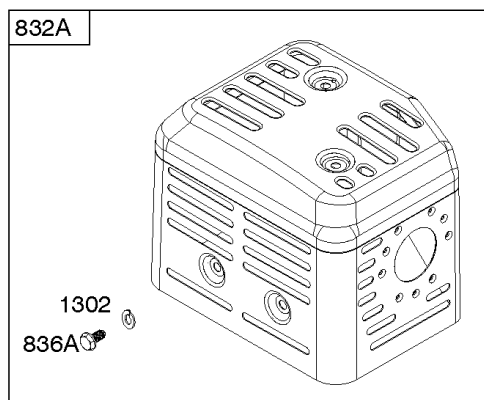

Exhaust System, Fuel Supply

REF NO	PART NO	QTY	DESCRIPTION
187B	590374		LINE, Fuel
190	590964		SCREW -(Fuel Tank)
240A	394358S		FILTER, Fuel
300A	590379		MUFFLER
300B	591018		MUFFLER
346	699203		SCREW -(Spark Arrestor)
436	799796		MANIFOLD, Exhaust
529	799933		GROMMET -(Fuel Tank)
601	791850		CLAMP, Hose
676	590953		DEFLECTOR, Muffler
676B	697816		DEFLECTOR, Muffler
677	699203		SCREW -(Muffler Deflector)
677B	699776		SCREW -(Muffler Deflector)
703	590967		CLIP -(Fuel Hose)
705	590965		NUT -(Fuel Tank)
832A	590380		GUARD, Muffler
832B	591019		GUARD, Muffler
836A	798976		SCREW -(Muffler Guard)
883	797770		GASKET, Exhaust
883A	799797		GASKET, Exhaust
957	84007570		CAP, Fuel Tank
957A	794641		CAP, Fuel Tank
972B	590966		TANK, Fuel
972C	591339		TANK, Fuel
994A	594233		ARRESTOR, Spark
994B	796399		ARRESTOR, Spark
1176	590965		NUT -(Exhaust Manifold)
1177	590965		NUT -(Muffler)
1302	590457		WASHER -(Muffler Guard)
1345	792917		FILTER, Filler Neck
1509	797346		OUTLET, Tank