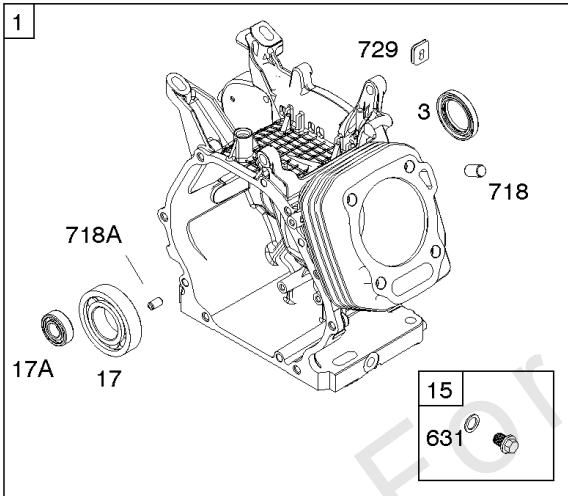

- 1319 WARNING LABEL
- 1319A WARNING LABEL
- 1036 EMISSIONS LABEL

Camshaft, Crankcase Cover, Crankshaft, Cylinder, Exhaust Bracket, Piston/Rings/

REF NO	PART NO	QTY	DESCRIPTION
1	799967		CYLINDER ASSEMBLY
3	797766		SEAL, Oil -(Magneto Side)
12	797789		GASKET, Crankcase
15	797793		PLUG, Oil Drain
16	590961		CRANKSHAFT
17	797765		BEARING, Ball -(Crankshaft)
17A	797764		BEARING, Ball -(Counterweight)
18A	797760		COVER, Crankcase -(Includes Governor Gear - Not Serviced Separately)
20	797766		SEAL, Oil -(PTO Side)
22	797795		SCREW -(Crankcase Cover/Sump)
24	797812		KEY, Flywheel
25	799535		PISTON ASSEMBLY -(Standard)
25	799537		PISTON ASSEMBLY -(.020 Oversize)
25	799536		PISTON ASSEMBLY -(.010 Oversize)
26	799539		SET, Ring -(.010 Oversize)
26	799540		SET, Ring -(.020 Oversize)
26	799538		SET, Ring -(Standard)
27	797803		LOCK, Piston Pin
28	797799		PIN, Piston
29	797804		ROD, Connecting
46	797851		CAMSHAFT
227	799924		LEVER, Governor Control
306	797749		SHIELD, Cylinder
307	798618		SCREW -(Cylinder Shield)
309	797775		MOTOR, Starter
357	590960		KEY, Drive Pulley
492	798839		SHIELD, Crankcase
505	690939		NUT -(Governor Control Lever)
509	798840		SCREW -(Crankcase Shield)
522	799941		PLUG, Dipstick/Fill
562	797230		BOLT -(Governor Control Lever)
614	797229		PIN, Cotter
616	797805		CRANK, Governor
631	797794		WASHER -(Oil Drain Plug)
718	797792		PIN, Locating -(Cylinder Head)
718A	797761		PIN, Locating -(Crankcase Cover)
729	797750		CLIP, Wire
758	797852		COUNTERWEIGHT