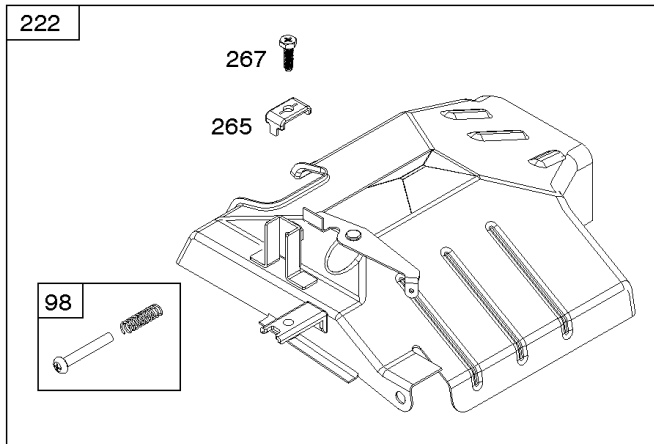

Controls, Governor Spring

REF NO	PART NO	QTY	DESCRIPTION
98	592978		KIT, Idle Speed -(High Speed Adjustment)
188	798618		SCREW -(Control Bracket)
202	797810		LINK, Mechanical Governor
209	592073		SPRING, Governor
211	799927		SPRING, Governed Idle
222	797751		BRACKET, Control
222A	590375		BRACKET, Control
222B	591173		BRACKET, Control
232	797809		SPRING, Governor Link
265	691024		CLAMP, Casing
267	699492		SCREW -(Casing Clamp)
268	691025		CASING, Control Wire -(Cut To Required Length)
269	691026		WIRE, Control -(Cut To Required Length)
270	691027		NUT -(Control Wire Casing)
271	691028		LEVER, Control
341	591341		STUD -(Mounting Bracket) (Remote Choke)
485	797339		KNOB, Control
493C	591342		BRACKET, Mounting
621	692310		SWITCH, Stop
1012	590378		RETAINER, Link