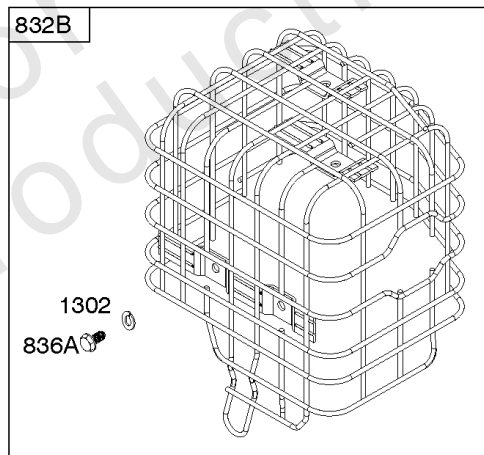

Exhaust System, Fuel Supply

REF NO	PART NO	QTY	DESCRIPTION
187B	590374		LINE, Fuel
190	590964		SCREW -(Fuel Tank)
240A	394358S		FILTER, Fuel
300A	590379		MUFFLER
300B	591018		MUFFLER
346	699203		SCREW -(Spark Arrestor)
436	799796		MANIFOLD, Exhaust
529	799933		GROMMET -(Fuel Tank)
601	791850		CLAMP, Hose
676	590953		DEFLECTOR, Muffler
676B	697816		DEFLECTOR, Muffler
677	699203		SCREW -(Muffler Deflector)
677B	699776		SCREW -(Muffler Deflector)
703	590967		CLIP -(Fuel Hose)
705	590965		NUT -(Fuel Tank)
832A	590380		GUARD, Muffler
832B	591019		GUARD, Muffler
836A	798976		SCREW -(Muffler Guard)
883	797770		GASKET, Exhaust
883A	799797		GASKET, Exhaust
957	84007570		CAP, Fuel Tank
957A	794641		CAP, Fuel Tank
972B	590966		TANK, Fuel
972C	591339		TANK, Fuel
994A	594233		ARRESTOR, Spark
994B	796399		ARRESTOR, Spark
1176	590965		NUT -(Exhaust Manifold)
1177	590965		NUT -(Muffler)
1302	590457		WASHER -(Muffler Guard)
1345	792917		FILTER, Filler Neck
1509	797346		OUTLET, Tank