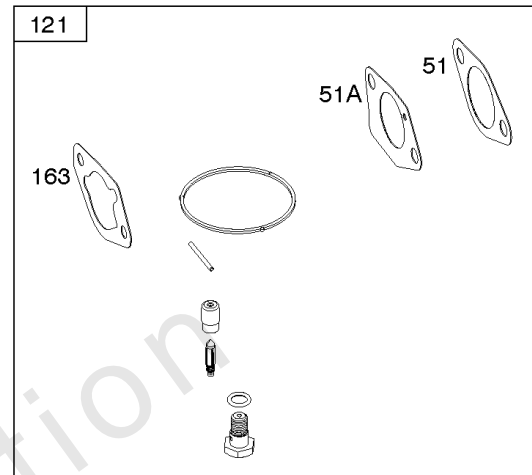

Carburetor

REF NO	PART NO	QTY	DESCRIPTION
51	797845		GASKET, Intake
51A	797755		GASKET, Intake
53	590390		STUD -(Carburetor)
117	590451		JET, Main -(Standard)
118	590452		JET, Main -(High Altitude)
121A	590453		KIT, Carburetor Overhaul
122	799961		SPACER, Carburetor
125A	799882		CARBURETOR
163	797756		GASKET, Air Cleaner
163A	799883		GASKET, Air Cleaner
654	690939		NUT -(Carburetor)
951	797759		LEVER, Choke
951A	593102		LEVER, Choke

Not For Reproduction