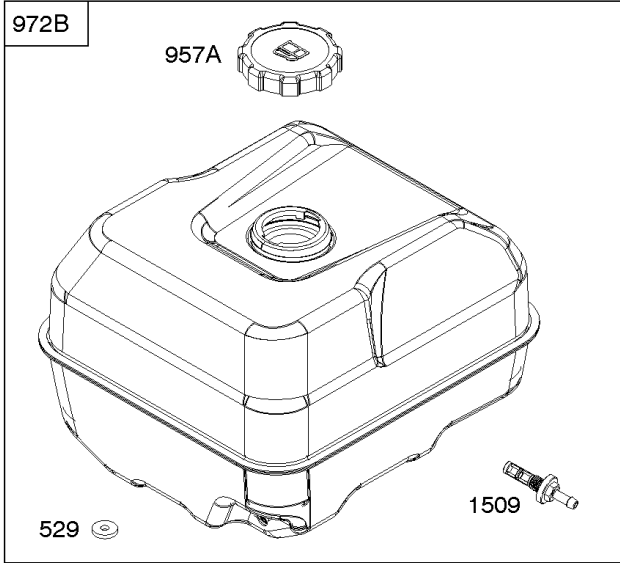

Exhaust System, Fuel Supply

REF NO	PART NO	QTY	DESCRIPTION
187B	590374		LINE, Fuel
190	590964		SCREW -(Fuel Tank)
240A	394358S		FILTER, Fuel
300A	590379		MUFFLER
300B	591018		MUFFLER
346	699203		SCREW -(Spark Arrestor)
436	799796		MANIFOLD, Exhaust
529	799933		GROMMET -(Fuel Tank)
601	791850		CLAMP, Hose
676	590953		DEFLECTOR, Muffler
676B	697816		DEFLECTOR, Muffler
677	699203		SCREW -(Muffler Deflector)
677B	699776		SCREW -(Muffler Deflector)
703	590967		CLIP -(Fuel Hose)
705	590965		NUT -(Fuel Tank)
832A	590380		GUARD, Muffler
832B	591019		GUARD, Muffler
836A	798976		SCREW -(Muffler Guard)
883	797770		GASKET, Exhaust
883A	799797		GASKET, Exhaust
957	84007570		CAP, Fuel Tank
957A	794641		CAP, Fuel Tank
972B	590966		TANK, Fuel
972C	591339		TANK, Fuel
994A	594233		ARRESTOR, Spark
994B	796399		ARRESTOR, Spark
1176	590965		NUT -(Exhaust Manifold)
1177	590965		NUT -(Muffler)
1302	590457		WASHER -(Muffler Guard)
1345	792917		FILTER, Filler Neck
1509	797346		OUTLET, Tank