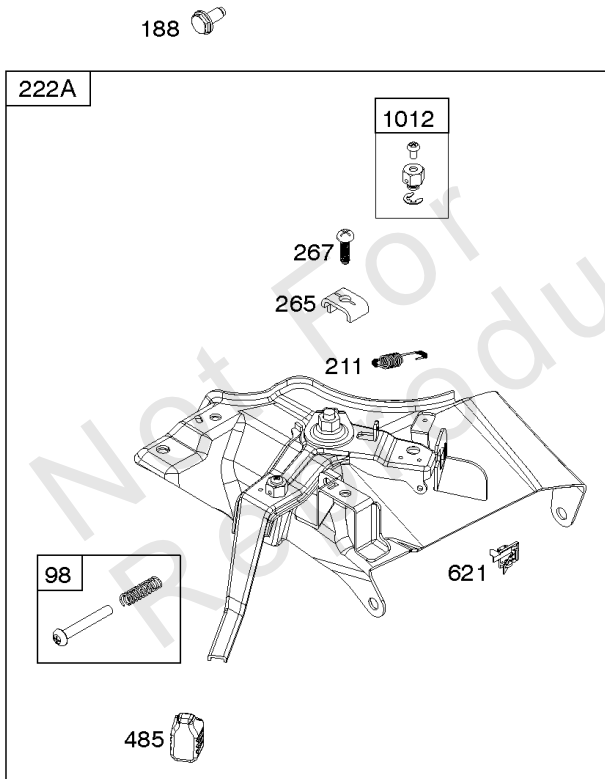

Controls, Governor Spring

REF NO	PART NO	QTY	DESCRIPTION
98	592978		KIT, Idle Speed -(High Speed Adjustment)
188	798618		SCREW -(Control Bracket)
202	797810		LINK, Mechanical Governor
209	592073		SPRING, Governor
211	799927		SPRING, Governed Idle
222	797751		BRACKET, Control
222A	590375		BRACKET, Control
222B	591173		BRACKET, Control
232	797809		SPRING, Governor Link
265	691024		CLAMP, Casing
267	699492		SCREW -(Casing Clamp)
268	691025		CASING, Control Wire -(Cut To Required Length)
269	691026		WIRE, Control -(Cut To Required Length)
270	691027		NUT -(Control Wire Casing)
271	691028		LEVER, Control
341	591341		STUD -(Mounting Bracket) (Remote Choke)
485	797339		KNOB, Control
493C	591342		BRACKET, Mounting
621	692310		SWITCH, Stop
1012	590378		RETAINER, Link