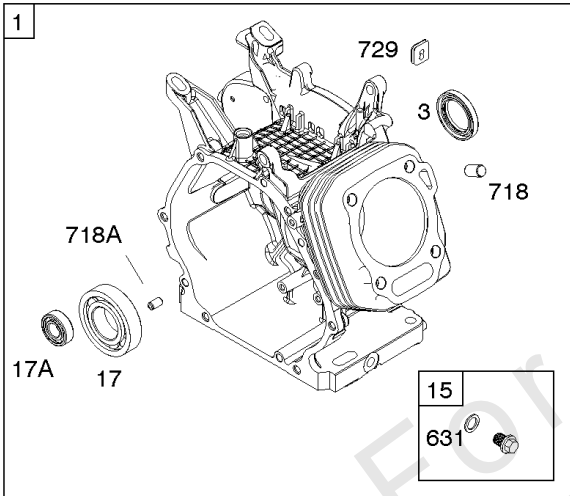

Camshaft, Crankcase Cover, Crankshaft, Cylinder, Exhaust Bracket, Piston/Rings/

REF NO	PART NO	QTY	DESCRIPTION
1	799967		CYLINDER ASSEMBLY
3	797766		SEAL, Oil -(Magneto Side)
12	797789		GASKET, Crankcase
15	797793		PLUG, Oil Drain
16	590961		CRANKSHAFT
17	797765		BEARING, Ball -(Crankshaft)
17A	797764		BEARING, Ball -(Counterweight)
18A	797760		COVER, Crankcase -(Includes Governor Gear - Not Serviced Separately)
20	797766		SEAL, Oil -(PTO Side)
22	797795		SCREW -(Crankcase Cover/Sump)
24	797812		KEY, Flywheel
25	799535		PISTON ASSEMBLY -(Standard)
25	799537		PISTON ASSEMBLY -(.020 Oversize)
25	799536		PISTON ASSEMBLY -(.010 Oversize)
26	799539		SET, Ring -(.010 Oversize)
26	799540		SET, Ring -(.020 Oversize)
26	799538		SET, Ring -(Standard)
27	797803		LOCK, Piston Pin
28	797799		PIN, Piston
29	797804		ROD, Connecting
46	797851		CAMSHAFT
227	799924		LEVER, Governor Control
306	797749		SHIELD, Cylinder
307	798618		SCREW -(Cylinder Shield)
309	797775		MOTOR, Starter
357	590960		KEY, Drive Pulley
492	798839		SHIELD, Crankcase
505	690939		NUT -(Governor Control Lever)
509	798840		SCREW -(Crankcase Shield)
522	799941		PLUG, Dipstick/Fill
562	797230		BOLT -(Governor Control Lever)
614	797229		PIN, Cotter
616	797805		CRANK, Governor
631	797794		WASHER -(Oil Drain Plug)
718	797792		PIN, Locating -(Cylinder Head)
718A	797761		PIN, Locating -(Crankcase Cover)
729	797750		CLIP, Wire
758	797852		COUNTERWEIGHT

- 1319 WARNING LABEL
- 1319A WARNING LABEL
- 1036 EMISSIONS LABEL